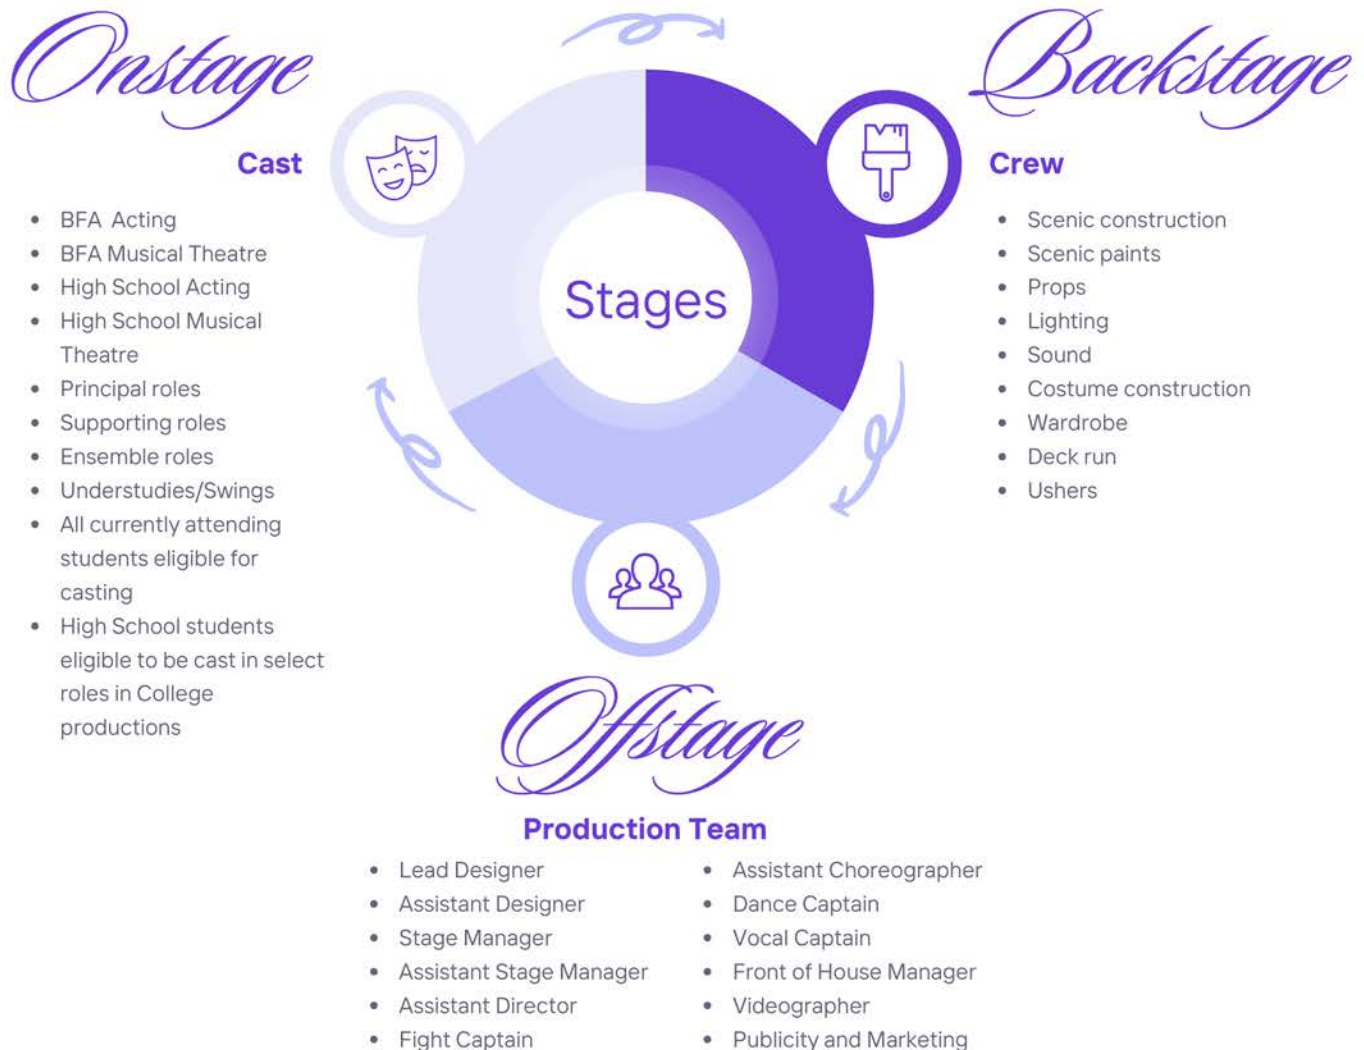

From Concept to Curtain Call: Constant Collaboration

All mainstage productions feature high school and college students working and learning together, onstage and off: